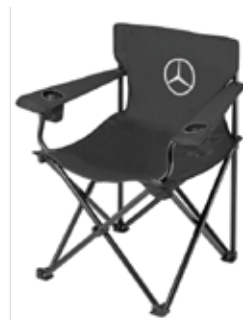

Golf gift set, large
black, 100% polyester
B66450406

Money clip, Business
silver-coloured / black, stainless steel
B66954779

Rwanda fleece
black / anthracite, polyester, Fraas
B66958974

Collapsible chair
black, BRUNNER
B66958979